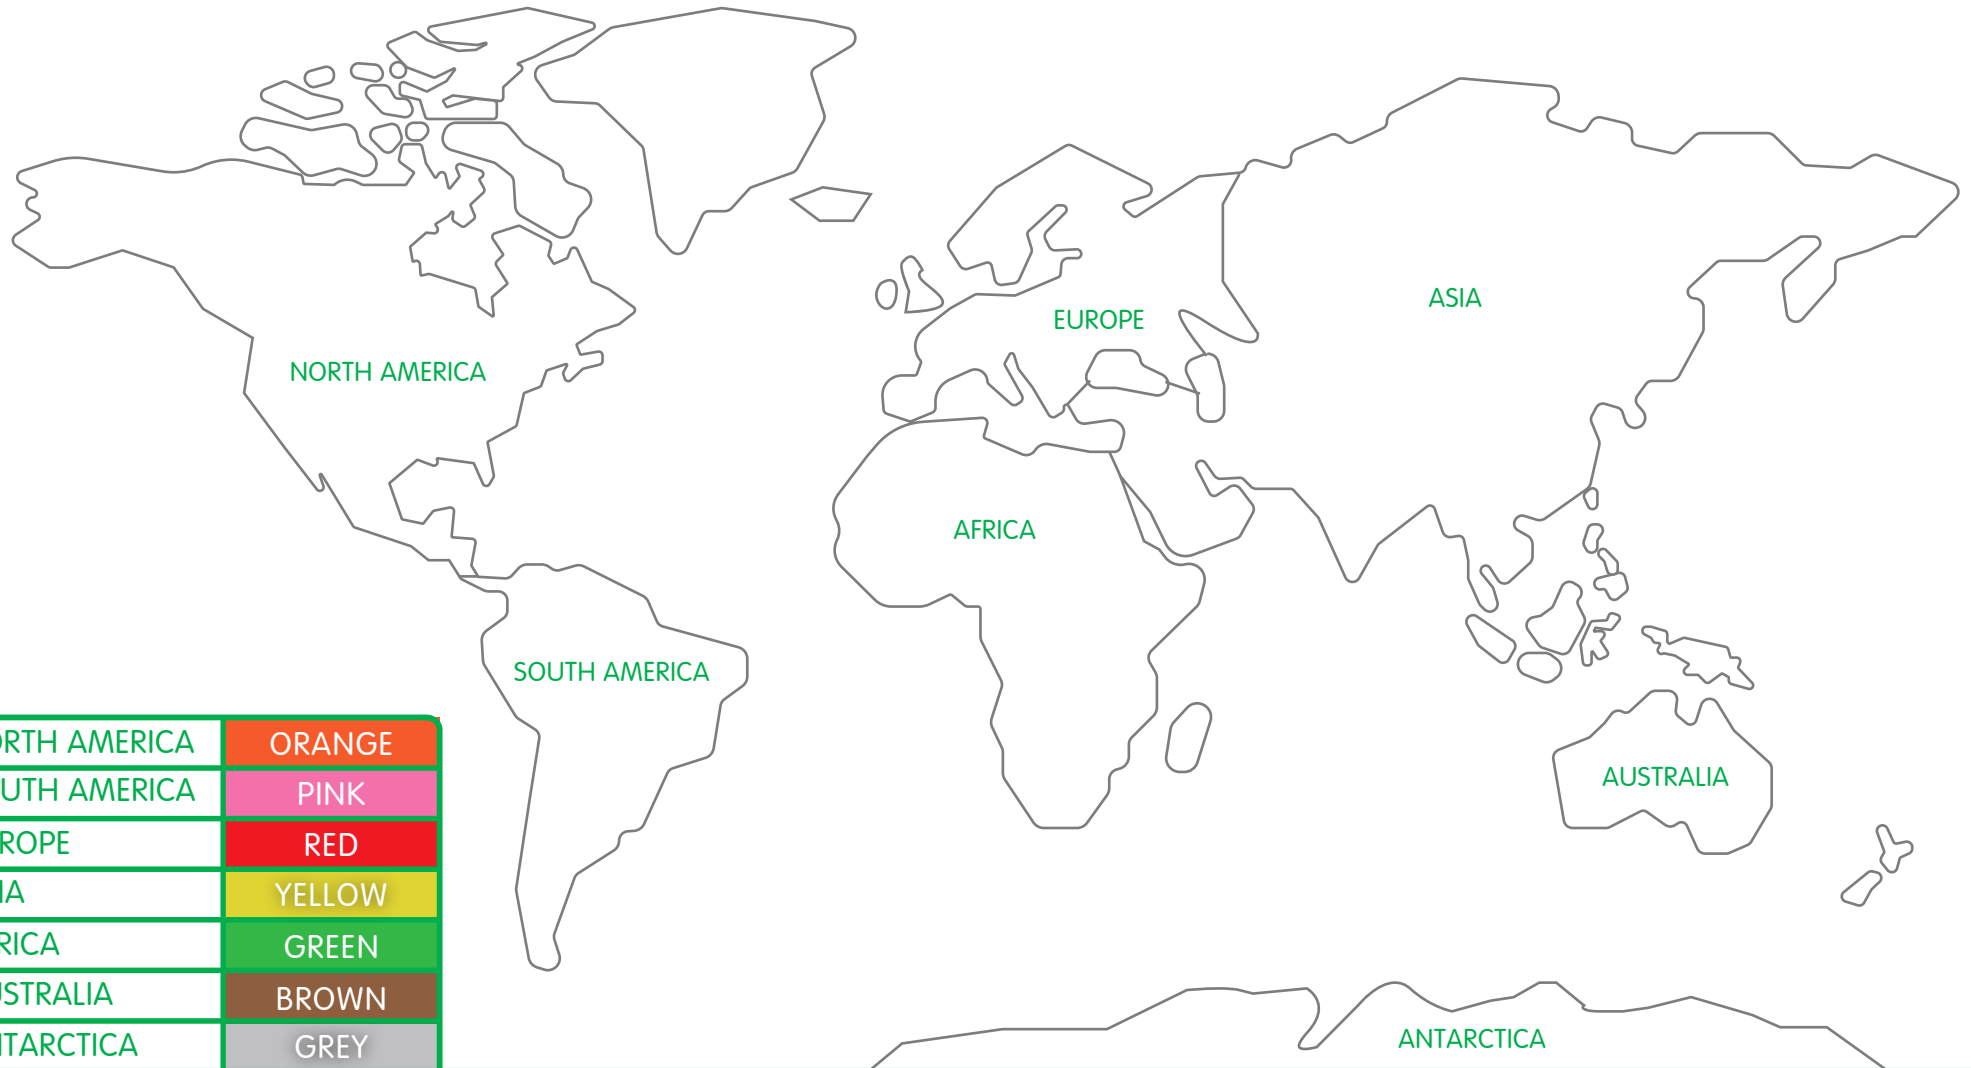

COLOUR CODE THE CONTINENTS

NORTH AMERICA	ORANGE
SOUTH AMERICA	PINK
EUROPE	RED
ASIA	YELLOW
AFRICA	GREEN
AUSTRALIA	BROWN
ANTARCTICA	GREY